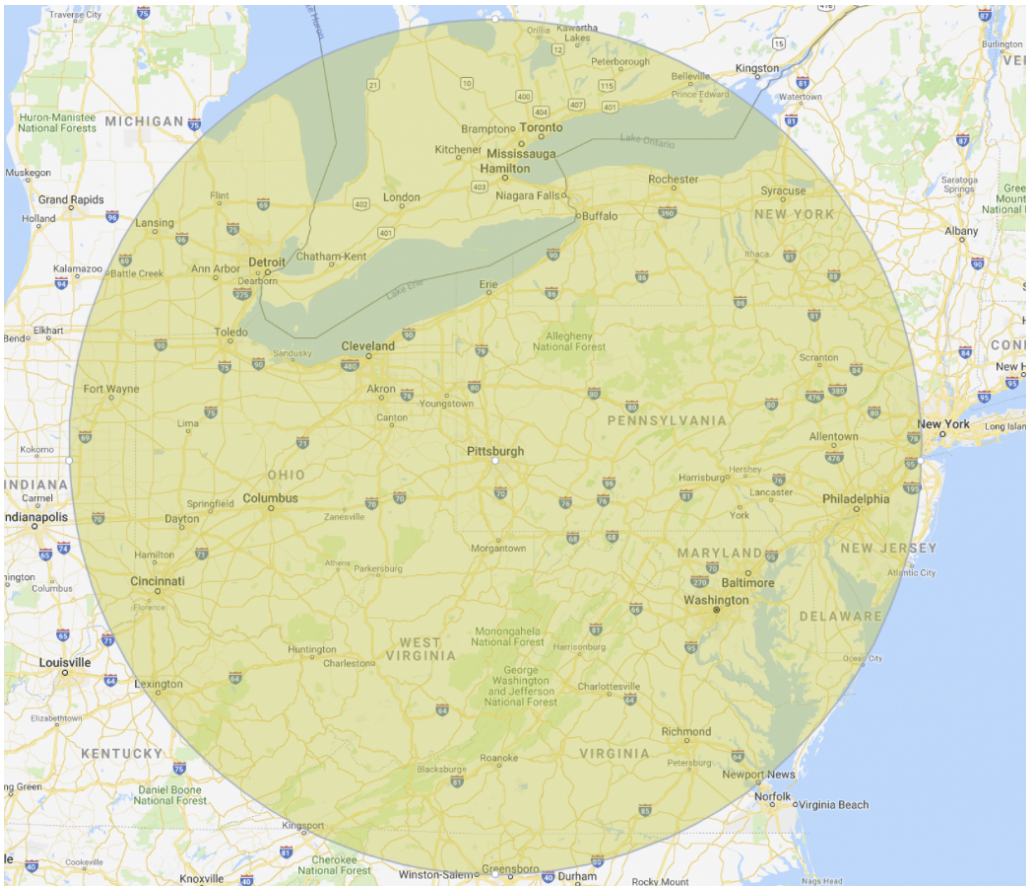

##### ***Radial Survey Symposium:***

Friday, November 3rd, 2023

Silver Eye Center for Photography

Free; registration required

Join artists from the exhibition and scholars from around the region for a day of conversations on the exhibition's work and the survey's broader implications. Registration is free, but space is limited so sign up today to secure your place. Learn more at [silvereye.org](http://silvereye.org)

**Silver Eye Center for Photography**

4808 Penn Avenue, Pittsburgh, PA 15224, [silvereye.org](http://silvereye.org)

*Radial Survey* features preeminent emerging and mid-career photographic artists based within 300 miles of Pittsburgh.